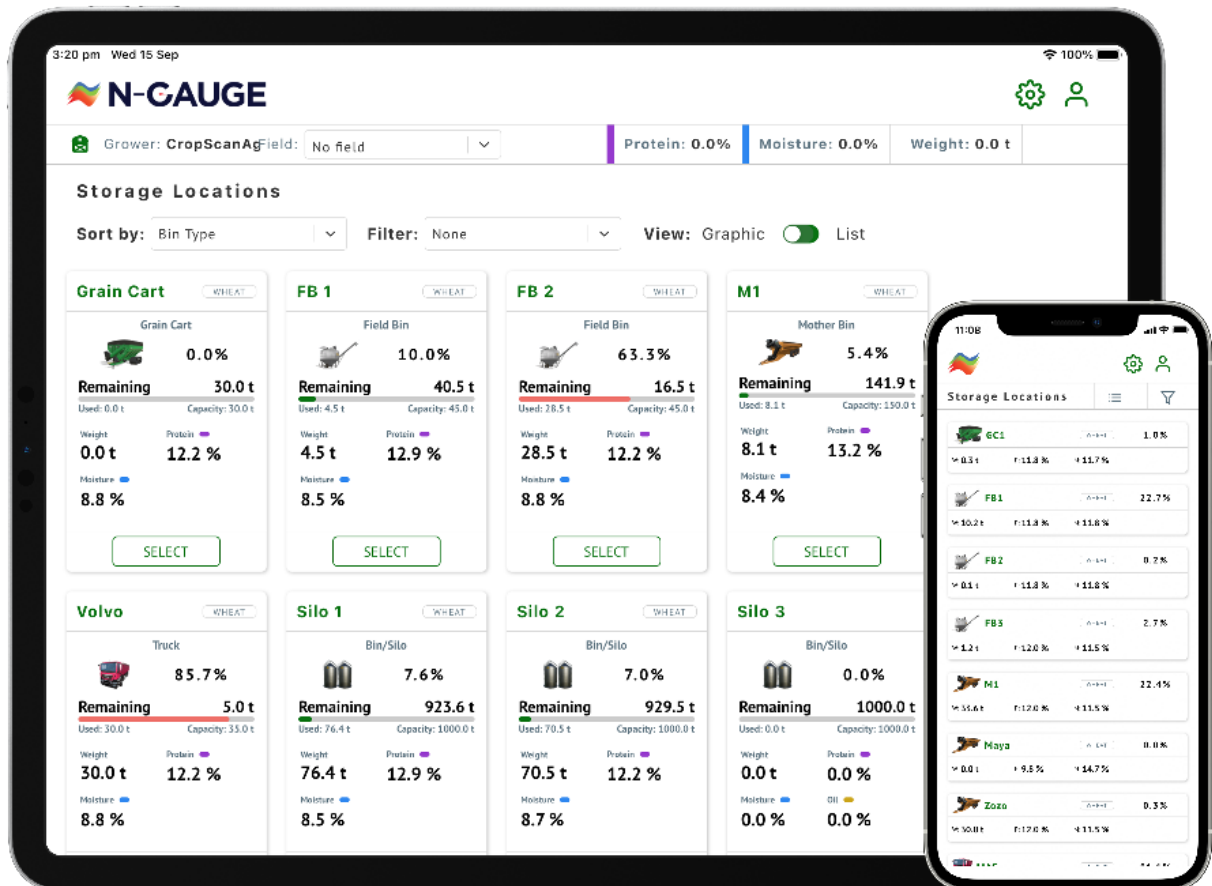

N-GAUGE

Grain Logistics App

It's time to  **N-GAUGE** your data

CropScanAg N-GAUGE Grain Logistics App tracks grain transfers from the harvester to the grain buyer. Farmers using the CropScan On Combine Grain Analysers can access the N-GAUGE App to sync virtual grain transfers from the field to farm site storage locations. Farmers can view the quality and quantity attributes of each load of grain from the harvester display to other partners across the farm via a smart device.

The customisable Virtual Grain Storage allow users to:

- Add or delete storage locations
- Transfer grain from one storage location to another
- View current field average for quantity and quality
- View running averages for all in-field and site storage locations
- Split grain transfers across two storage locations
- Simulate grain blending into two or more storage locations
- Create and email site storage reports

Seamless Integration

Connect and share data across your farm from the harvester, tractor to the farm manager

Blending Estimator

Maximise your grain contracts and deliveries. Blend grain based on stored protein, moisture & oil

Download now from

Measure Manage Grow

The CropScanAg N-GAUGE Grain Logistics App connects growers with their harvest data including quality and quantity attributes to improve on farm profitability. The N-GAUGE App simplifies the operation of the CropScan On Combine Grain Analyser Grain Logistics run screens and pushes transaction data to the farm managers phone or tablet to better manage grain deliveries. The partnering option synchronises data sharing across the farm to your workers, grain broker, advisors and agronomist. To find out more on subscriptions and pricing contact CropScanAg to link you with your nearest approved dealer.