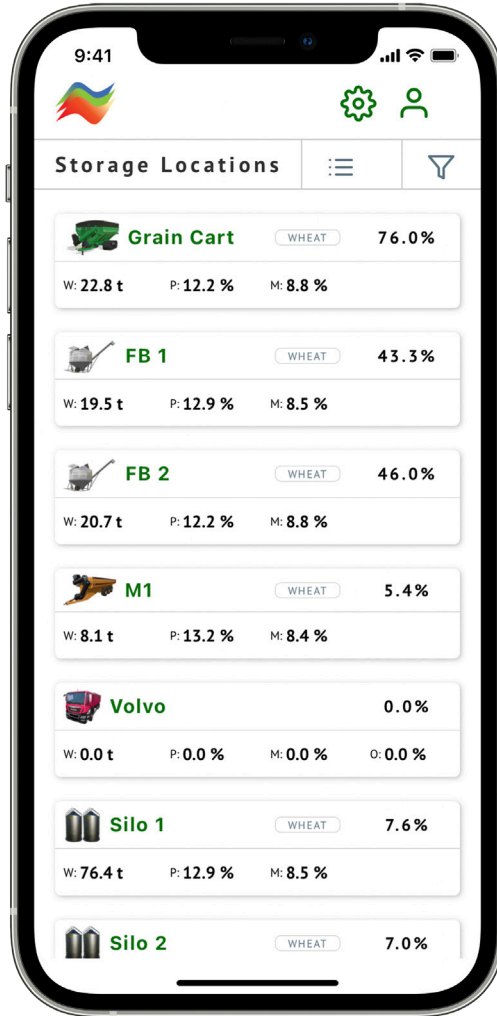

N-GAUGE

Grain Logistics App

It's time to  **N-GAUGE** your data

CropScanAg N-GAUGE Grain Logistics App tracks grain transfers from the harvester to the grain buyer. Farmers using the CropScan On Combine Grain Analysers can access the N-GAUGE App to sync virtual grain transfers from the field to farm site storage locations. Farmers can view the quality and quantity attributes of each load of grain from the harvester display to other partners across the farm via a smart device.

The customisable Virtual Grain Storage allow users to:

- Add or delete storage locations
- Transfer grain from one storage location to another
- View current field average for quantity and quality
- View running averages for all in-field and site storage locations
- Split grain transfers across two storage locations
- Simulate grain blending into two or more storage locations
- Create and email site storage reports

N-GAUGE

CropScanAg Cloud

Push grain transfers seamlessly through your secure CropScanAg Cloud account

Virtual Grain Storage

View grain quantity & quality across virtual grain storage locations to improve grain marketing and deliveries

Seamless Integration

Connect and share data across your farm from the harvester, tractor to the farm manager

Blending Estimator

Maximise your grain contracts and deliveries. Blend grain based on stored protein, moisture & oil