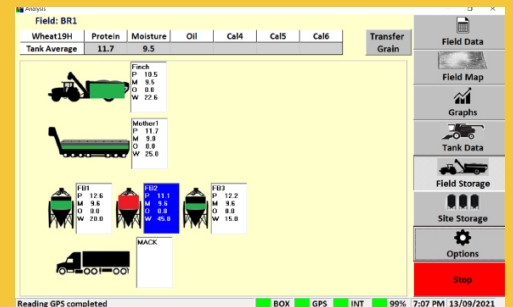

N-GAUGE

Grain Logistics App

It's time to  **N-GAUGE** your data

CropScanAg N-GAUGE Grain Logistics App tracks grain transfers from the harvester to the grain buyer. Farmers using the CropScan On Combine Grain Analysers can access the N-GAUGE App to sync virtual grain transfers from the field to farm site storage locations. Farmers can view the quality and quantity attributes of each load of grain from the harvester display to other partners across the farm via a smart device.

The customisable Virtual Grain Storage allow users to:

- Add or delete storage locations
- Transfer grain from one storage location to another
- View current field average for quantity and quality
- View running averages for all in-field and site storage locations
- Split grain transfers across two storage locations
- Simulate grain blending into two or more storage locations
- Create and email site storage reports

Seamless Integration

Connect and share data across your farm from the harvester, tractor to the farm manager

Blending Estimator

Maximise your grain contracts and deliveries. Blend grain based on stored protein, moisture & oil

Download now from

Measure Manage Grow

The CropScanAg N-GAUGE Grain Logistics App connects growers with their harvest data including quality and quantity attributes to improve on farm profitability. The N-GAUGE App simplifies the operation of the CropScan On Combine Grain Analyser Grain Logistics run screens and pushes transaction data to the farm managers phone or tablet to better manage grain deliveries. The partnering option synchronises data sharing across the farm to your workers, grain broker, advisors and agronomist. To find out more on subscriptions and pricing contact CropScanAg to link you with your nearest approved dealer.