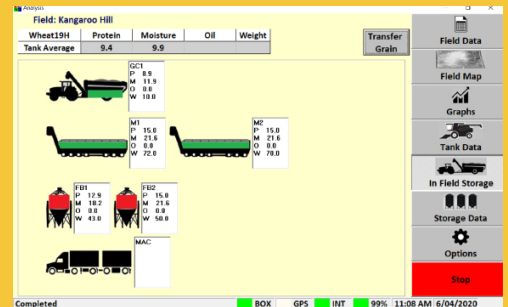

The customisable Virtual Grain Storage allow users to:

- Add or delete storage locations
- Transfer grain from one storage location to another
- View current field average for quantity and quality
- View running averages for all in-field and site storage locations
- Split grain transfers across two storage locations
- Simulate grain blending into two or more storage locations
- Create and email site storage reports

## Seamless Integration

Connect and share data across your farm from the harvester, tractor to the farm manager

## Blending Estimator

Maximise your grain contracts and deliveries. Blend grain based on stored protein, moisture & oil

Download now from

# Measure Manage Grow

The CropScanAg N-GAUGE Grain Logistics App connects growers with their harvest data including quality and quantity attributes to improve farm profitability. The N-GAUGE App simplifies the operation of the CropScan On Combine Grain Analyser Grain Logistics run screens and pushes transaction data to the farm managers phone or tablet to better manage grain deliveries. The partnering option synchronises data sharing across the farm to your workers, grain broker, advisors and agronomist. To find out more on subscriptions and pricing contact CropScanAg to link you with your nearest approved dealer.