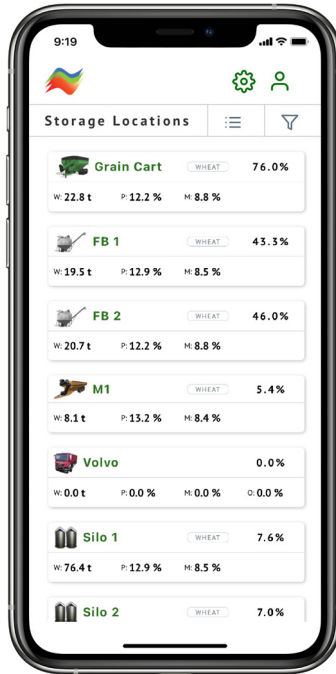

N-GAUGE

CropScanAg Cloud

Push grain transfers seamlessly through your secure CropScanAg Cloud account

Virtual Grain Storage

View grain quantity & quality across virtual grain storage locations to improve grain marketing and deliveries