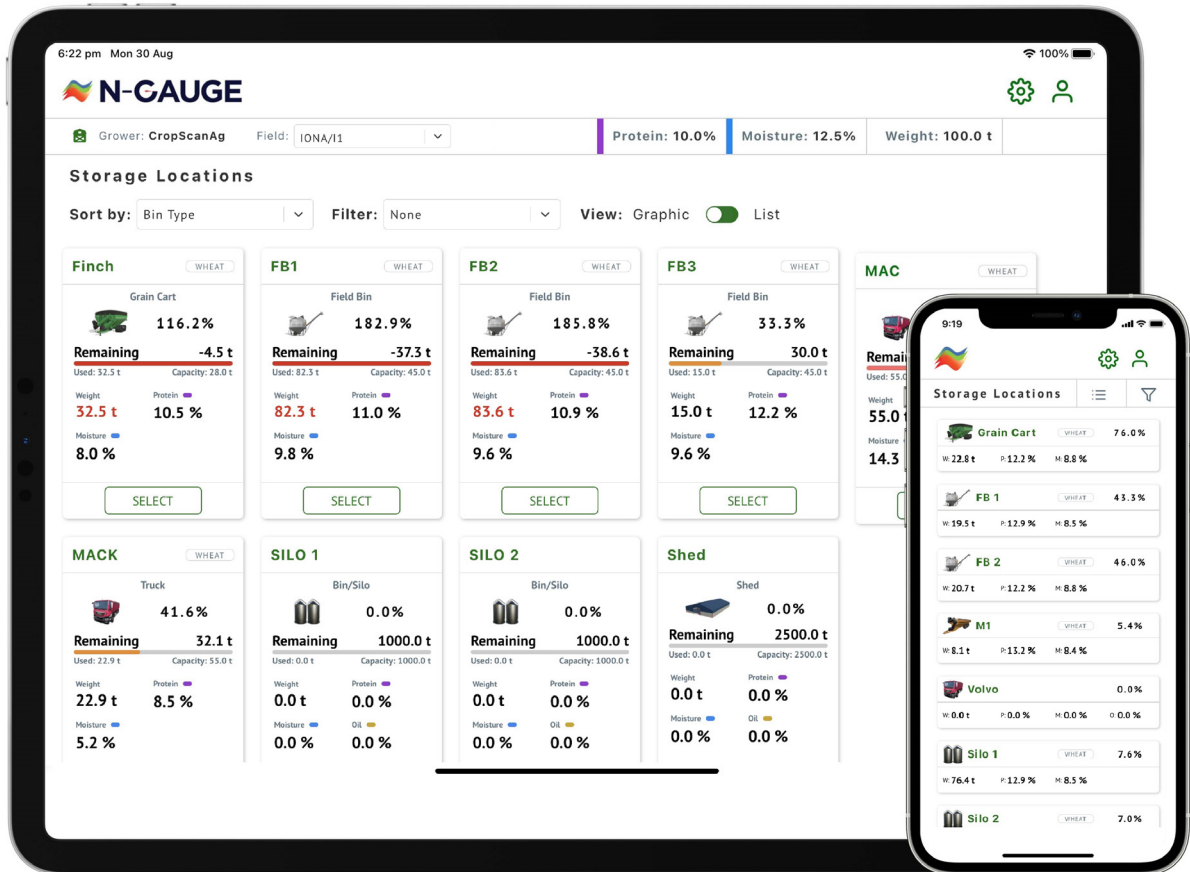

# N-GAUGE

GRAIN LOGISTICS & NUTRIENT MANAGEMENT APP

It's time to  **N-GAUGE** your data

CropScanAg N-GAUGE Grain Logistics App tracks grain transfers from the harvester to the grain buyer. Farmers using the CropScan On Combine Grain Analysers can access the N-GAUGE App to sync virtual grain transfers from the field to farm site storage locations. Farmers can view the quality and quantity attributes of each load of grain from the harvester display to other partners across the farm via a smart device.

The customisable Virtual Grain Storage allow users to:

- Add or delete storage locations
- Transfer grain from one storage location to another
- View current field average for quantity and quality
- View running averages for all in-field and site storage locations
- Split grain transfers across two storage locations
- Simulate grain blending into two or more storage locations
- Create and email site storage reports

## Seamless Integration

Connect and share data across your farm from the harvester, tractor to the farm manager

# Measure Manage Grow

The CropScanAg N-GAUGE Grain Logistics App connects growers with their harvest data including quality and quantity attributes to improve farm profitability. The N-GAUGE App simplifies the operation of the CropScan On Combine Grain Analyser Grain Logistics run screens and pushes transaction data to the farm managers phone or tablet to better manage grain deliveries. The partnering option synchronises data sharing across the farm to your workers, grain broker, advisors and agronomist. To find out more on subscriptions and pricing contact CropScanAg to link you with your nearest approved dealer.